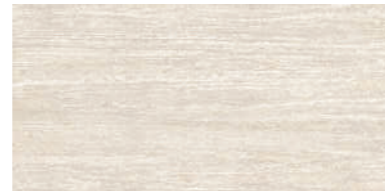

Travertino Bianco Vein Cut

160x320x1,2 cm

Travertino Bianco Vein Cut (3 faces)

1,2 cm Naturale / Matte TRO1XXA12S