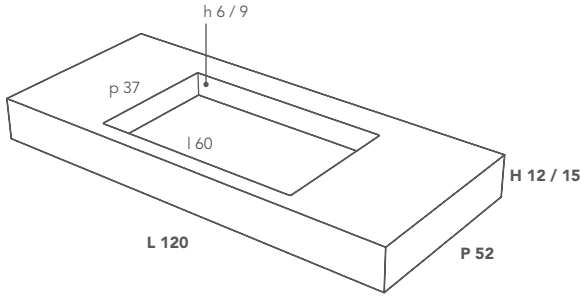

FLAT

LAVABO / WASHBASIN

Misura lavabo
Washbasin Size

Misura vasca interna
Inner Basin Size

Cod.

L 120 P 52 H 12 (cm)

I 60 p 37 h 6 (cm)

FLAT000001

L 120 P 52 H 15 (cm)

I 60 p 37 h 9 (cm)

FLAT000002

*** Misura lavabo personalizzabile**
Custom Washbasin Size

Cod.

L from 100 to 310 P 52 H 12 (cm)

FLAT1-CUSTOM

L from 100 to 310 P 52 H 15 (cm)

FLAT2-CUSTOM

Misure espresse in millimetri / Measurements in millimetres

VISTA DALL'ALTO / VIEW FROM ABOVE

SEZIONE LATERALE (H= 120mm)
CROSS SECTION (H= 120mm)

SEZIONE LATERALE (H= 150mm)
CROSS SECTION (H= 150mm)