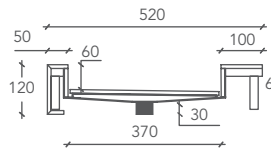

FLAT

LAVABO / WASHBASIN

Misura lavabo
Washbasin Size

Misura vasca interna
Inner Basin Size

Cod.

L 120 P 52 H 12 (cm)

I 60 p 37 h 6 (cm)

FLAT000001

L 120 P 52 H 15 (cm)

I 60 p 37 h 9 (cm)

FLAT000002

*** Misura lavabo personalizzabile**
Custom Washbasin Size

Cod.

L from 100 to 310 P 52 H 12 (cm)

FLAT1-CUSTOM

L from 100 to 310 P 52 H 15 (cm)

FLAT2-CUSTOM

Misure espresse in millimetri / Measurements in millimetres

VISTA DALL'ALTO / VIEW FROM ABOVE

SEZIONE LATERALE (H= 120mm)
CROSS SECTION (H= 120mm)

SEZIONE LATERALE (H= 150mm)
CROSS SECTION (H= 150mm)

L from 100 to 310 P 52 H 12 (cm)

FLAT1-CUSTOM

L from 100 to 310 P 52 H 15 (cm)

FLAT2-CUSTOM

Maße in Millimetern / Mesures exprimées en millimètres

ANSICHT VON OBEN / VUE D'EN HAUT

SEITLICHER TEIL (H= 120mm)