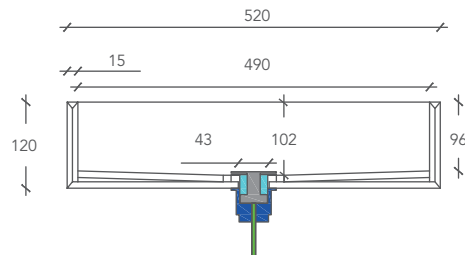

SEZIONE LATERALE / CROSS SECTION