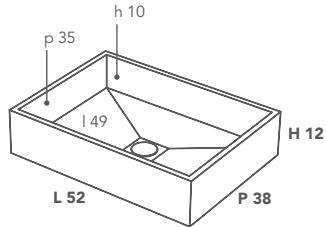

**BASIN**

LAVABO / WASHBASIN

**Misura lavabo**  
Washbasin Size

**L 52 P 38 H 12 (cm)**

**Misura vasca interna**  
Inner Basin Size

**l 49 p 35 h 10 (cm)**

**Cod.**

**BASIN00001**

Misure espresse in millimetri / Measurements in millimetres

**SEZIONE LATERALE / CROSS SECTION**

**VISTA DALL'ALTO / VIEW FROM ABOVE**

**Piletta click-clack finitura cromata**  
Chrome-finish click-clack drain

**Sottostruttura realizzata in gres porcellanato.**  
Substructure made with porcelain tiles.

**Fornito con piletta click-clack finitura cromata.**  
Supplied with chrome-finish click-clack drain.

**Diametro esterno tronchetto filettato di scarico: 1 1/4".**  
Outside diameter of threaded drain fitting: 1 1/4".

**BASIN**

WASCHBECKEN / LAVABO

**Abmessungen des Waschbeckens**

Mesure lavabo

**L 52 P 38 H 12 (cm)**

**Innenabmessungen der Badewanne**

Mesure lavabo interne

**l 49 p 35 h 10 (cm)**