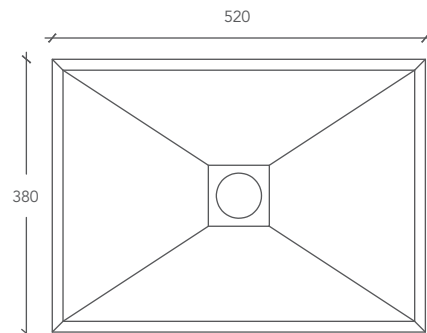

VISTA DALL'ALTO / VIEW FROM ABOVE

Piletta click-clack finitura cromata
Chrome-finish click-clack drain

Sottostruttura realizzata in gres porcellanato.
Substructure made with porcelain tiles.

Fornito con piletta click-clack finitura cromata.
Supplied with chrome-finish click-clack drain.

Diametro esterno tronchetto filettato di scarico: 1 1/4".
Outside diameter of threaded drain fitting: 1 1/4".