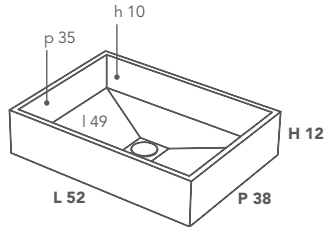

BASIN

LAVABO / УМЫВАЛЬНИК

Medidas lavabo
Размер умывальника
L 52 P 38 H 12 (cm)

Medidas lavabo interior
Размер внутренней раковины
l 49 p 35 h 10 (cm)

Cod.
BASIN00001

Medidas en milímetros / Размеры указаны в миллиметрах